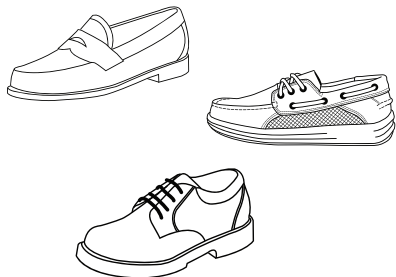

Required for Chapel

White Oxford
with CHCA Logo on
Left Chest

Youth S/S	\$24.50
Adult S/S	\$27.50
Youth L/S	\$27.50
Adult L/S	\$29.50

White or Navy Polo
with CHCA Logo
on Left Chest

Pique

Youth S/S	\$23.50
Adult S/S	\$26.50
Youth L/S	\$25.50
Adult L/S	\$28.50

Performance

Youth	\$26.50
Adult	\$29.50

Required for Chapel

Navy Blazer with CHCA
Patch on Left Chest

Youth	\$77.50
Adult	\$87.50
Patch	\$6.00
Sew on Patch	\$5.00

Patch free with purchase of blazer

Students may wear any
Brown Dress Shoes
(Not stocked at Zoghby's)

Black, Navy, or
Brown Crew Socks

3-Pack \$10.95

Plain Brown Belt

Plain \$16.50

Clip-On, Self,
or Bow Tie

Bow	\$16.50
Self	\$16.50
Clip-On	\$16.50

COTTAGE HILL CHRISTIAN ACADEMY

Shop In-Store or Online