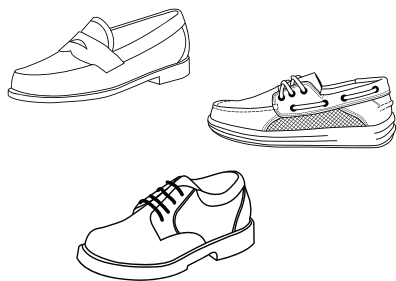

Navy Blazer with CHCA
Patch on Left Chest

Navy & White
Saddle Shoes

Youth	\$99.00
Adult	\$105.00

Navy Tights

Youth	\$11.50
-------	---------

White Socks

3-Pack	\$10.95
--------	---------

COTTAGE HILL CHRISTIAN ACADEMY

Shop In-Store or Online

Boys, Grade 9 - 12

May 7 - 13

and Receive 10% Off

4 - 7	\$27.50
8 - 16	\$30.50
Husky/Prep	\$32.50
Mens 31 - 38	\$34.50
Mens 40 - 48	\$36.50

Khaki Twill Pants

Pique

Youth S/S	\$23.50
Adult S/S	\$26.50
Youth L/S	\$25.50
Adult L/S	\$28.50

Performance

White or Navy Polo with CHCA Logo on Left Chest	Youth \$26.50
	Adult \$29.50

Students may wear any Brown Dress Shoes (Not stocked at Zoghby's)

Black, Navy, or Brown Crew Socks

3-Pack \$10.95

Required for Chapel