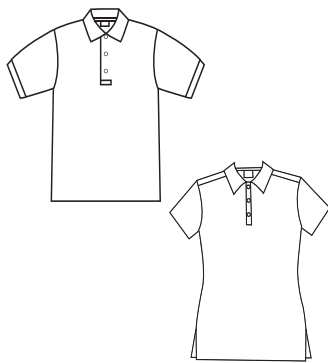

COTTAGE HILL CHRISTIAN ACADEMY

Shop In-Store or Online

May 7 - 13

and Receive 10% Off

Girls, Grade 9 - 12

CHCA is adding 2" to the length of the skirt starting in the 2023-2024 school year

4 - 16	$46.50
7H - 20H	$48.50
22H +	$49.50

Required for Chapel

Youth S/S	$24.50
Adult S/S	$27.50
Youth L/S	$27.50
Adult L/S	$29.50

White Oxford with CHCA
Logo on Left Chest
(Seniors may wear light blue)

Pique

Youth S/S	$23.50
Adult S/S	$26.50
Youth L/S	$25.50
Adult L/S	$28.50

Navy or White Unisex
OR Female Polo
with CHCA Logo
on Left Chest

Performance

Youth	$26.50
Adult	$29.50

Required for Chapel

Youth	$77.50
Adult	$87.50
Patch	$6.00
Sew on Patch	$5.00

Patch free with purchase of blazer

Navy Blazer with CHCA
Patch on Left Chest

Navy & White
Saddle Shoes

Youth	$99.00
Adult	$105.00

Navy Tights

Youth	$11.50

White Socks

3-Pack	$10.95