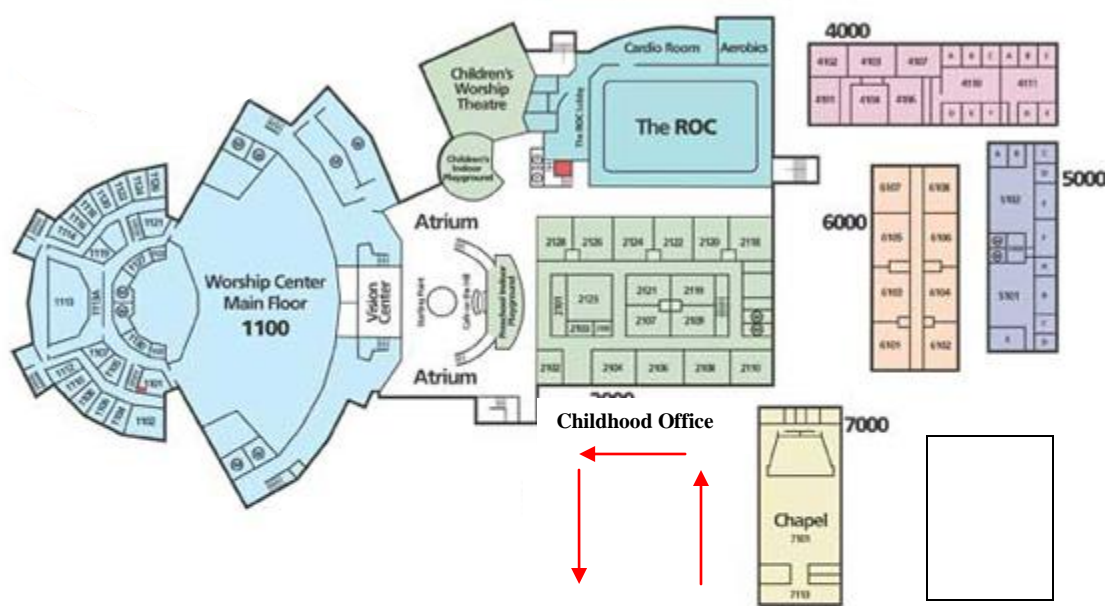

Cottage Hill Christian Academy

Pre-school Drop-off and Pick-up Map

Church Campus Map

Thigpen Drive

Demetropolis Road

Cottage Hill Road

Morning Drop-off

Bring your K2, K3, or K4 to their classroom from 7:45-8:00 each morning.

To keep traffic running as smoothly and courteously as possible please park in a parking space before bringing your little one to their room.

Afternoon Pick-Up

Childhood Office Drive-thru

*K2 and K3 will be picked up in their classrooms between 2:15 and 2:30