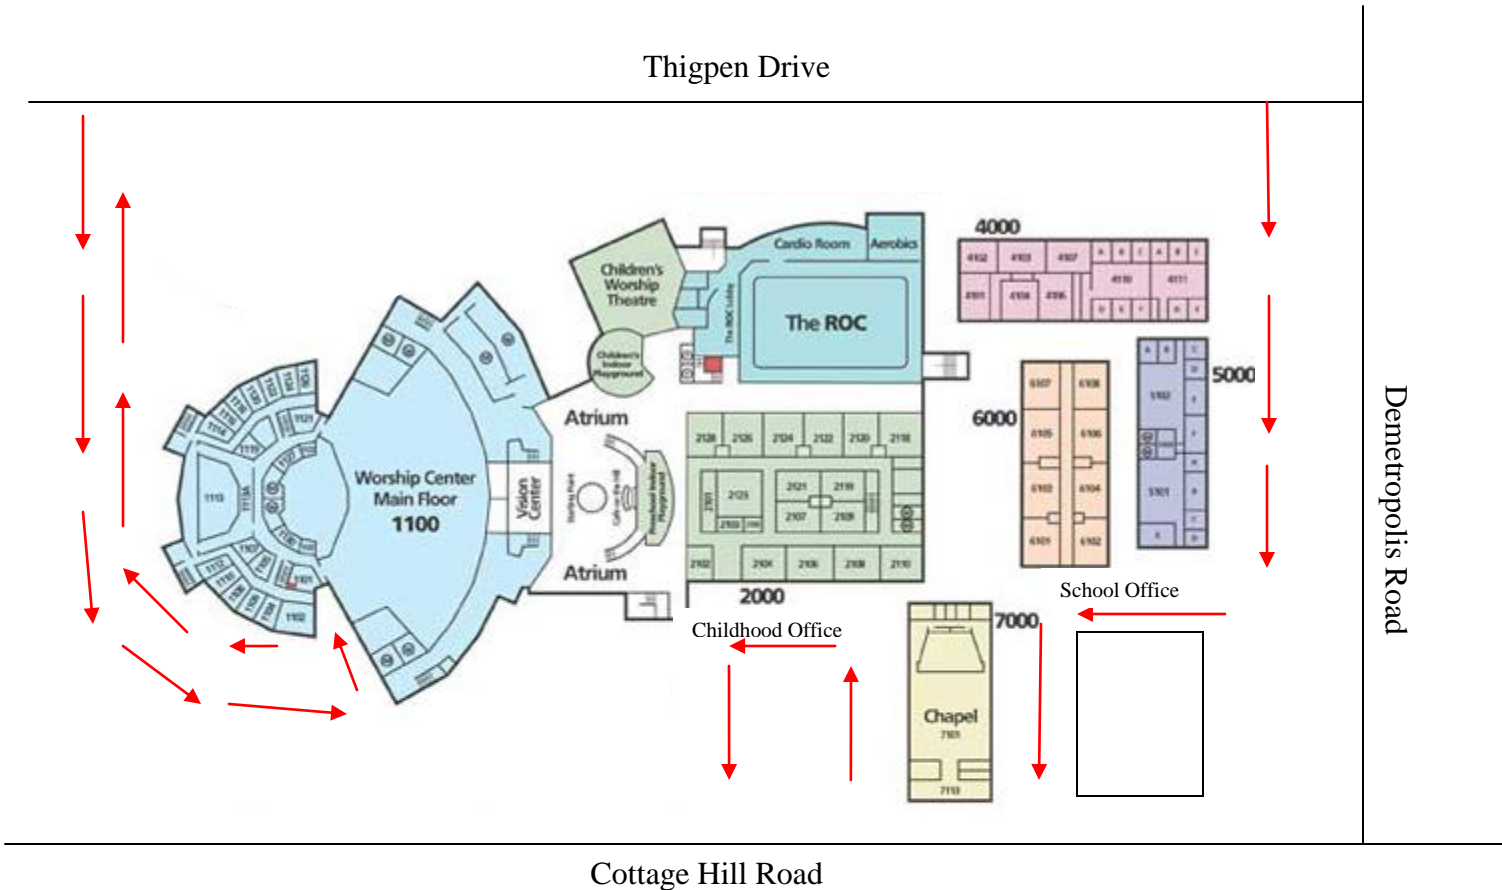

Cottage Hill Christian Academy

K5-8th Grade Drop-off and Pick-up Map

Church Campus Map

To keep traffic flowing smoothly, please make a right turn only from Thigpen Drive into the school parking lot for drop-off and pick-up.

Morning Drop Off

Morning Drop-off is in front of the school office. Students may also be dropped off in the shopping center parking lot in the morning. They must cross at the cross walk under the direction of the police officer on duty.

Please be considerate of others and do not park or block the drive-thru areas.

Afternoon Pick-Up

Please **pull forward** to allow others to "load and go" at dismissal time if your child is not at their dismissal area when the loading process begins.

- 2:45 2nd grade
- 2:50 5th grade

Worship Center Drive-thru

- 2:45 3rd and 4th grades